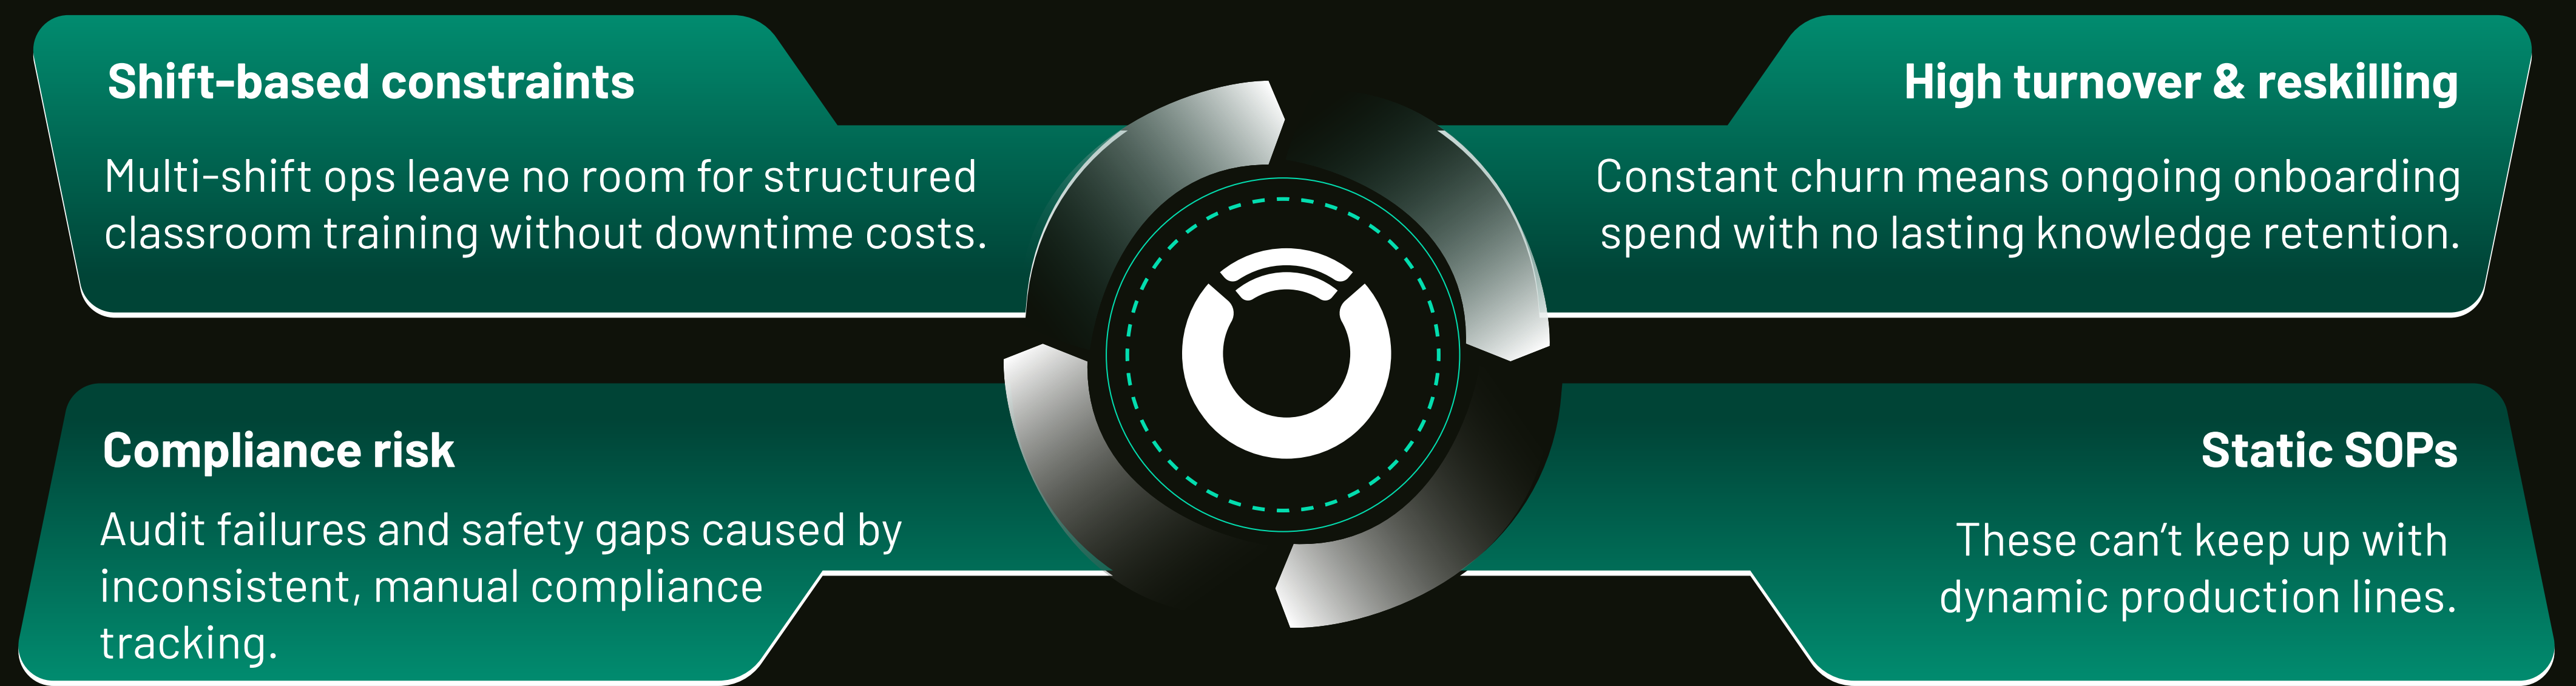

The consultant who never sleeps

Inside AI-powered enablement solutions by Ozemio – built for the pace, scale, and complexity of the factory floor.

Manufacturing | Workforce Enablement Challenges

How Ozemio's Solutions Enable Manufacturing Challenges

Ozemio offers AI-powered digital consultants embedded across operations, delivering real-time guidance, continuous learning, and decision support.

How It Transforms Your Floor

Instant, In-Workflow Guidance

No more guesswork, operators receive precise, step-by-step support at the exact moment of need.

Capture & Scale Expertise

Turn your best technicians' knowledge into a living system that elevates every employee.

Personalized, Continuous Upskilling

Training adapts dynamically, closing skill gaps faster and more effectively.

Predict Before Problems Occur

AI anticipates breakdowns, errors, and inefficiencies, so you fix issues before they impact output.